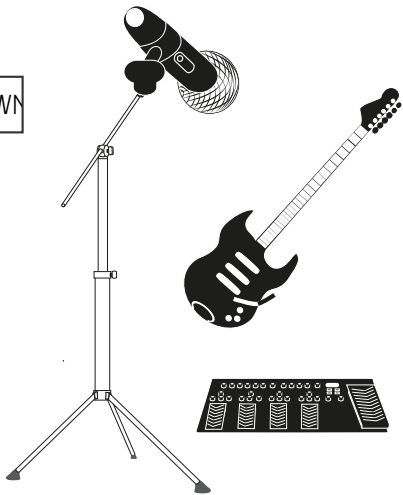

SHAWN

Front of Stage

Member details

Band member	AARON
Equipment	Keyboard Stand
Extra Detail	BAND PROVIDES
Equipment	Keyboard
Extra Detail	KORG KRONOS - BAND PROVIDES
Equipment	Floor Tom
Extra Detail	FLOOR TOM - BAND PROVIDES
Equipment	Snare
Extra Detail	SNARE DRUM - BAND PROVIDES
Equipment	Boom Mic Stand
Extra Detail	CONNECTED TO KEYBOARD STAND - BAND PROVIDES
Equipment	Keytar
Extra Detail	USES SAME OUTPUT AS KEYBOARD - BAND PROVIDES
Equipment	Ear monitor
Extra Detail	BAND PROVIDES
Equipment	Wireless In Ear Receiver
Extra Detail	SHURE WIRELESS RECIEVER - BAND PROVIDES
Equipment	Multi Pedal
Extra Detail	VOCAL PEDAL W/ HARMONIZER - BAND PROVIDES
Equipment	AARON WIRELESS MIC AND STAND
Extra Detail	WIRELESS SHURE MIC WITH STAND - BAND PROVIDES
Equipment	Trumpet
Extra Detail	USES VOCAL MIC, NO EXTRA MIC NEEDED - BAND PROVIDES
Equipment	Tambourine
Extra Detail	BAND PROVIDES
Equipment	XLR Cable
Extra Detail	BAND PROVIDES
Equipment	XLR Cable
Extra Detail	BAND PROVIDES
Equipment	1/4 INCH
Extra Detail	BAND PROVIDES
Equipment	KEY DI Box
Extra Detail	BAND PROVIDES
Equipment	KEY XLR Cable
Extra Detail	BAND PROVIDES
Equipment	Wireless In Ear Transmitter
Extra Detail	BAND PROVIDES
Band member	IT'S ALL GOOD
Equipment	X32 RACK FOR EARS
Extra Detail	BAND WILL MIX IN EARS - BAND PROVIDES

Equipment SPLIT SNAKE
Extra Detail ALL CABLES RUN INTO SPLIT SNAKE WITH OUTPUT CABLES FOR HOUSE.

Band member LLOYD
Equipment Drums
Extra Detail KICK, SNARE, 2 RACK TOMS, 1 FLOOR TOM.
3 CRASH, 1 RIDE, 1 HIGH HAT, 2 SPLASH
Equipment Boom Mic Stand
Extra Detail VENUE PROVIDE DRUMMER MIC STAND
Equipment DRUMMER MIC
Extra Detail WIRED MIC. BAND PROVIDES
Equipment DI Box
Extra Detail FOR CLICK - BAND PROVIDES
Equipment DI Box
Extra Detail FOR TRACKS - BAND PROVIDES
Equipment Ear monitor
Extra Detail WIRED - BAND PROVIDES