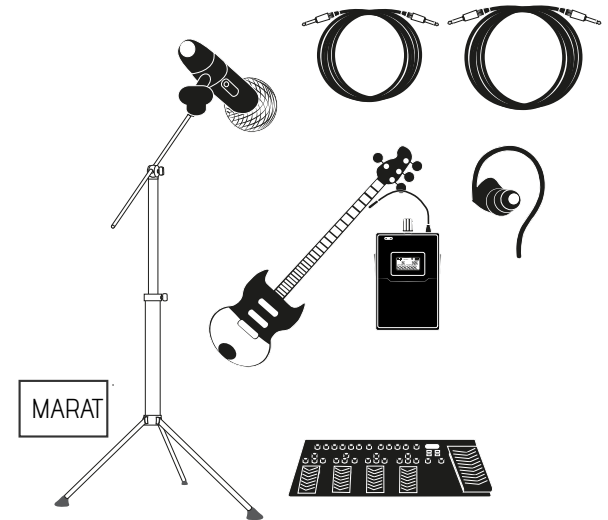

SHAWN

Front of Stage

Member details

Band member	AARON
Equipment	Keyboard Stand
Extra Detail	BAND PROVIDES
Equipment	Keyboard
Extra Detail	KORG KRONOS - BAND PROVIDES
Equipment	Floor Tom
Extra Detail	FLOOR TOM - BAND PROVIDES
Equipment	Snare
Extra Detail	SNARE DRUM - BAND PROVIDES
Equipment	Boom Mic Stand
Extra Detail	CONNECTED TO KEYBOARD STAND - BAND PROVIDES
Equipment	Keytar
Extra Detail	USES SAME OUTPUT AS KEYBOARD - BAND PROVIDES
Equipment	Ear monitor
Extra Detail	BAND PROVIDES
Equipment	Wireless In Ear Receiver
Extra Detail	SHURE WIRELESS RECIEVER - BAND PROVIDES
Equipment	Multi Pedal
Extra Detail	VOCAL PEDAL W/ HARMONIZER - BAND PROVIDES
Equipment	AARON WIRELESS MIC AND STAND
Extra Detail	WIRELESS SHURE MIC WITH STAND - BAND PROVIDES
Equipment	Trumpet
Extra Detail	USES VOCAL MIC, NO EXTRA MIC NEEDED - BAND PROVIDES
Equipment	Tambourine
Extra Detail	BAND PROVIDES
Equipment	XLR Cable
Extra Detail	BAND PROVIDES
Equipment	XLR Cable
Extra Detail	BAND PROVIDES
Equipment	1/4 INCH
Extra Detail	BAND PROVIDES
Equipment	KEY DI Box
Extra Detail	BAND PROVIDES
Equipment	KEY XLR Cable
Extra Detail	BAND PROVIDES
Equipment	Wireless In Ear Transmitter
Extra Detail	BAND PROVIDES
Band member	IT'S ALL GOOD
Equipment	X32 RACK FOR EARS
Extra Detail	BAND WILL MIX IN EARS - BAND PROVIDES

Equipment SPLIT SNAKE
Extra Detail ALL CABLES RUN INTO SPLIT SNAKE WITH OUTPUT CABLES FOR HOUSE.

Band member LLOYD
Equipment Drums
Extra Detail KICK, SNARE, 2 RACK TOMS, 1 FLOOR TOM.
3 CRASH, 1 RIDE, 1 HIGH HAT, 2 SPLASH
Equipment Boom Mic Stand
Extra Detail VENUE PROVIDE DRUMMER MIC STAND
Equipment DRUMMER MIC
Extra Detail WIRED MIC. BAND PROVIDES
Equipment DI Box
Extra Detail FOR CLICK - BAND PROVIDES
Equipment DI Box
Extra Detail FOR TRACKS - BAND PROVIDES
Equipment Ear monitor
Extra Detail WIRED - BAND PROVIDES